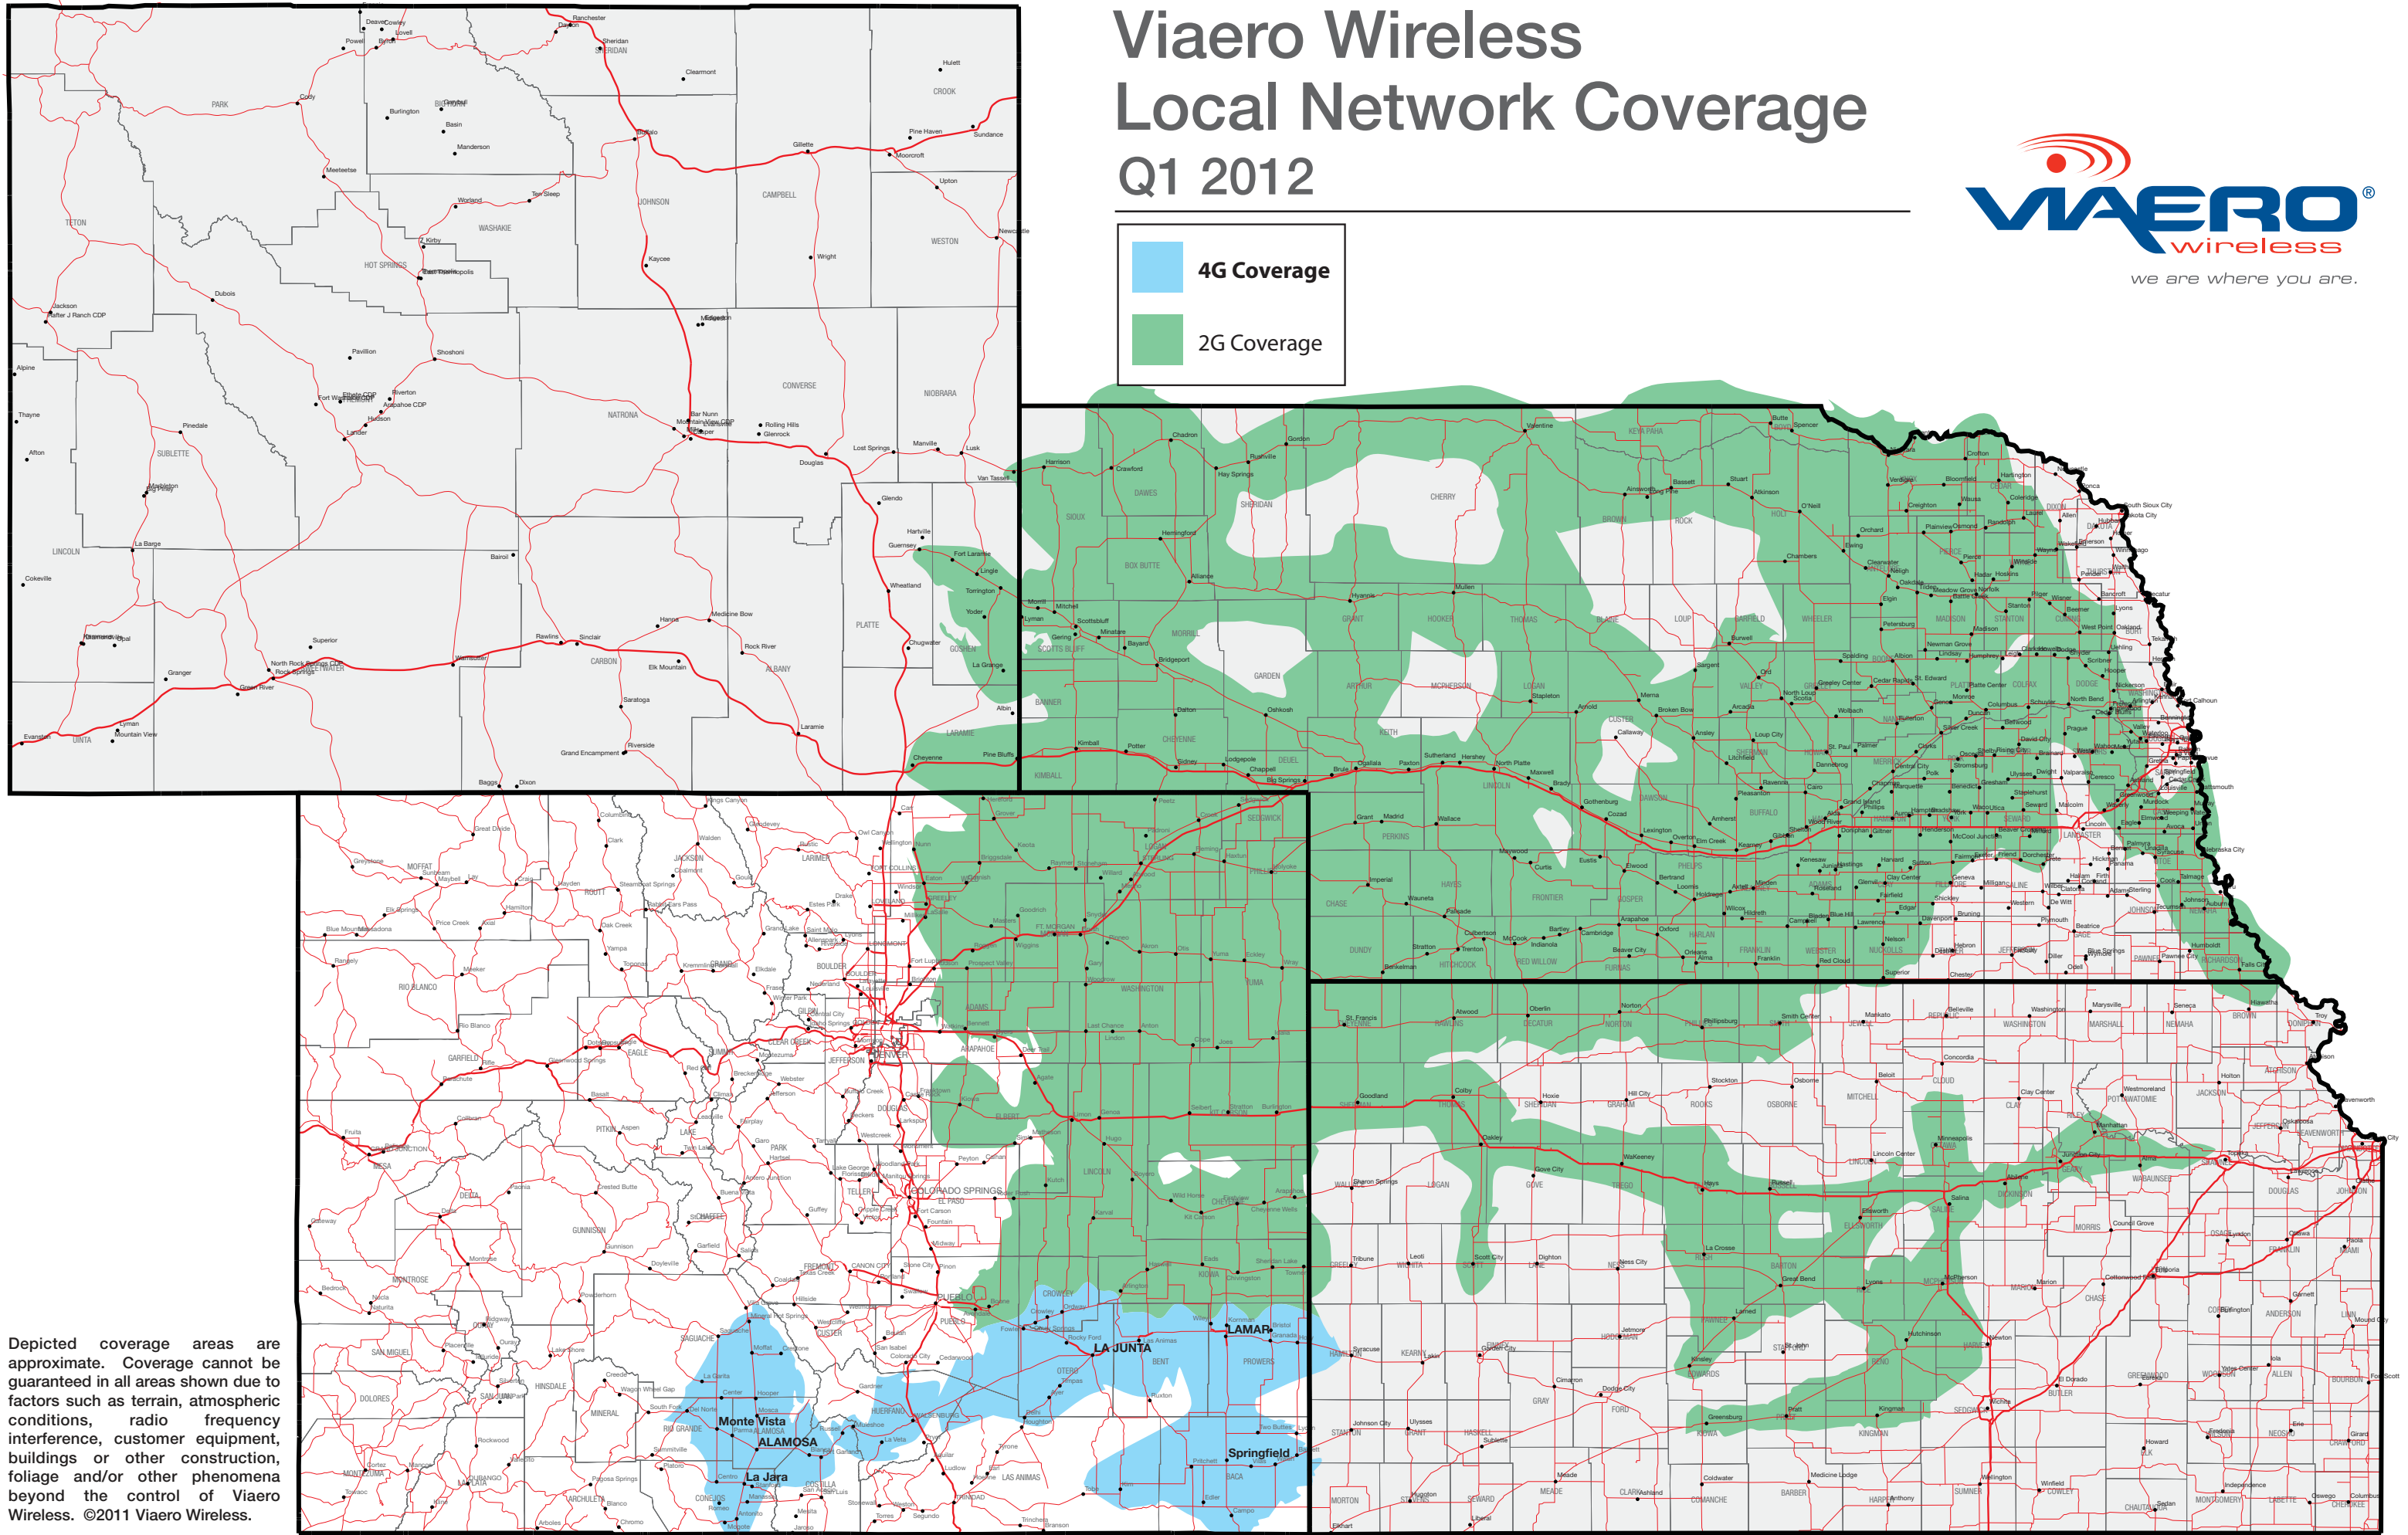

Viaero Wireless Local Network Coverage Q1 2012

Depicted coverage areas are approximate. Coverage cannot be guaranteed in all areas shown due to factors such as terrain, atmospheric conditions, radio frequency interference, customer equipment, buildings or other construction, foliage and/or other phenomena beyond the control of Viaero Wireless. ©2011 Viaero Wireless.